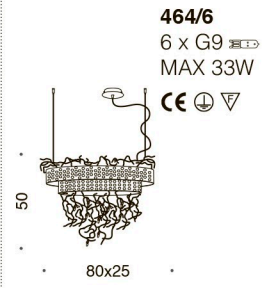

SOSPENSIONE SUSPENSION