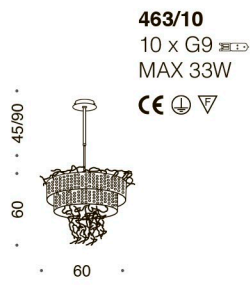

SOSPENSIONE SUSPENSION