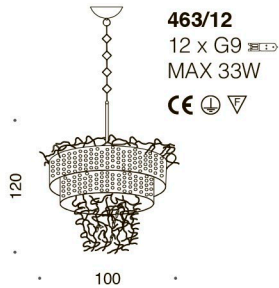

SOSPENSIONE SUSPENSION